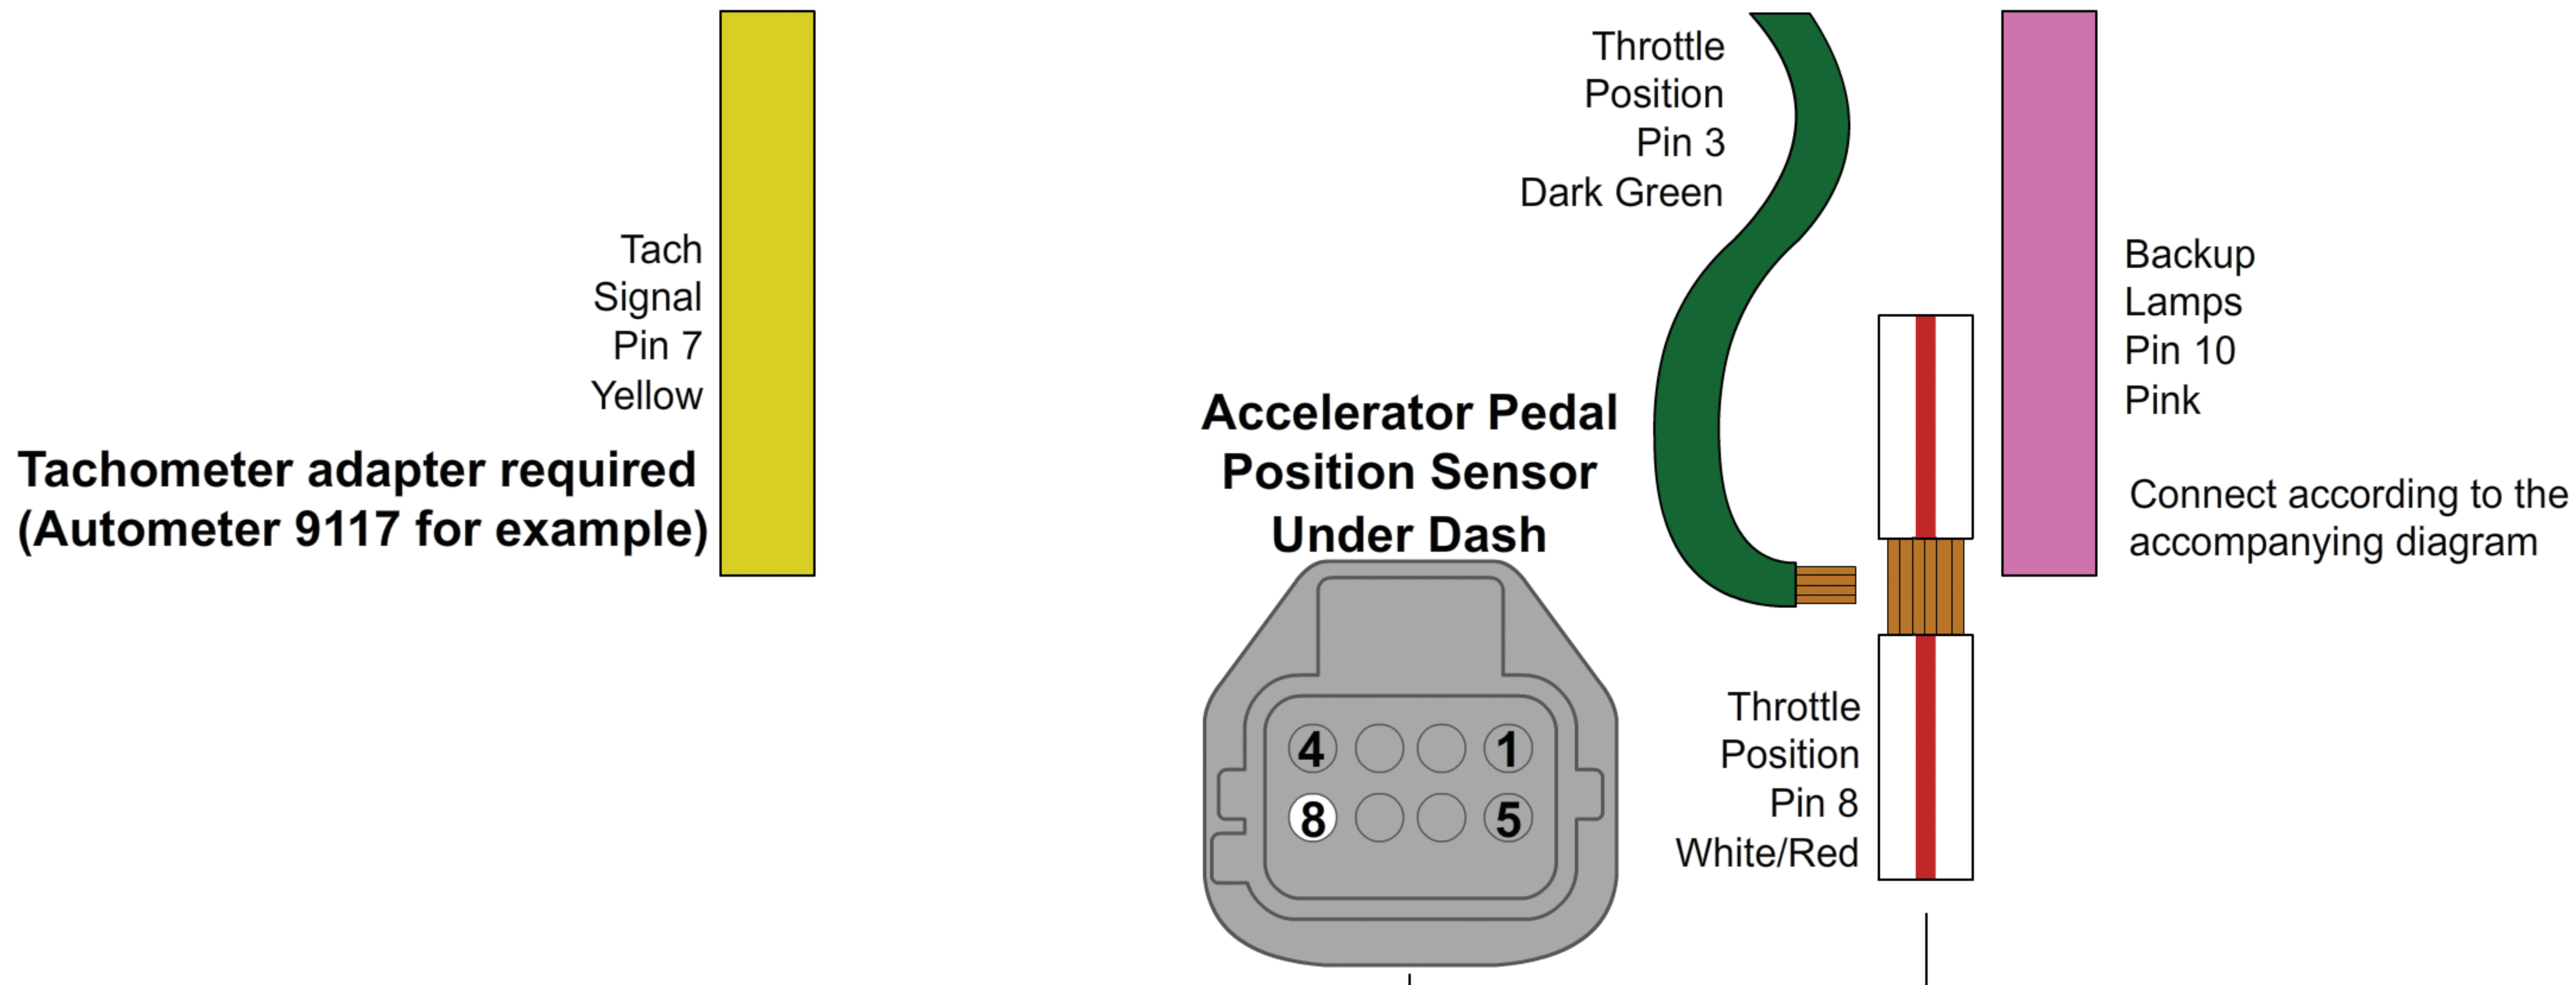

2005 - 2009 Mustang

Connect according to the accompanying diagram

16-Pin Vehicle Connector

BACK VIEW (FRONT PLUGS IN, WIRES COME OUT OF THE BACK)

16 ● Black	15 ● Black	14	13	12 ● Tan	11	10 ● Pink	9 ● Red
8	7 ● Yellow	6	5	4	3 ● Green	2	1

Connecting the speedo out
See the installation manual's "Optional Features" section for more details.

2005 - 2009 Mustang Connector Locations

Quick 6 Backup Lamp Relay

for 2005 - 2009 Mustang
(Including GT500)