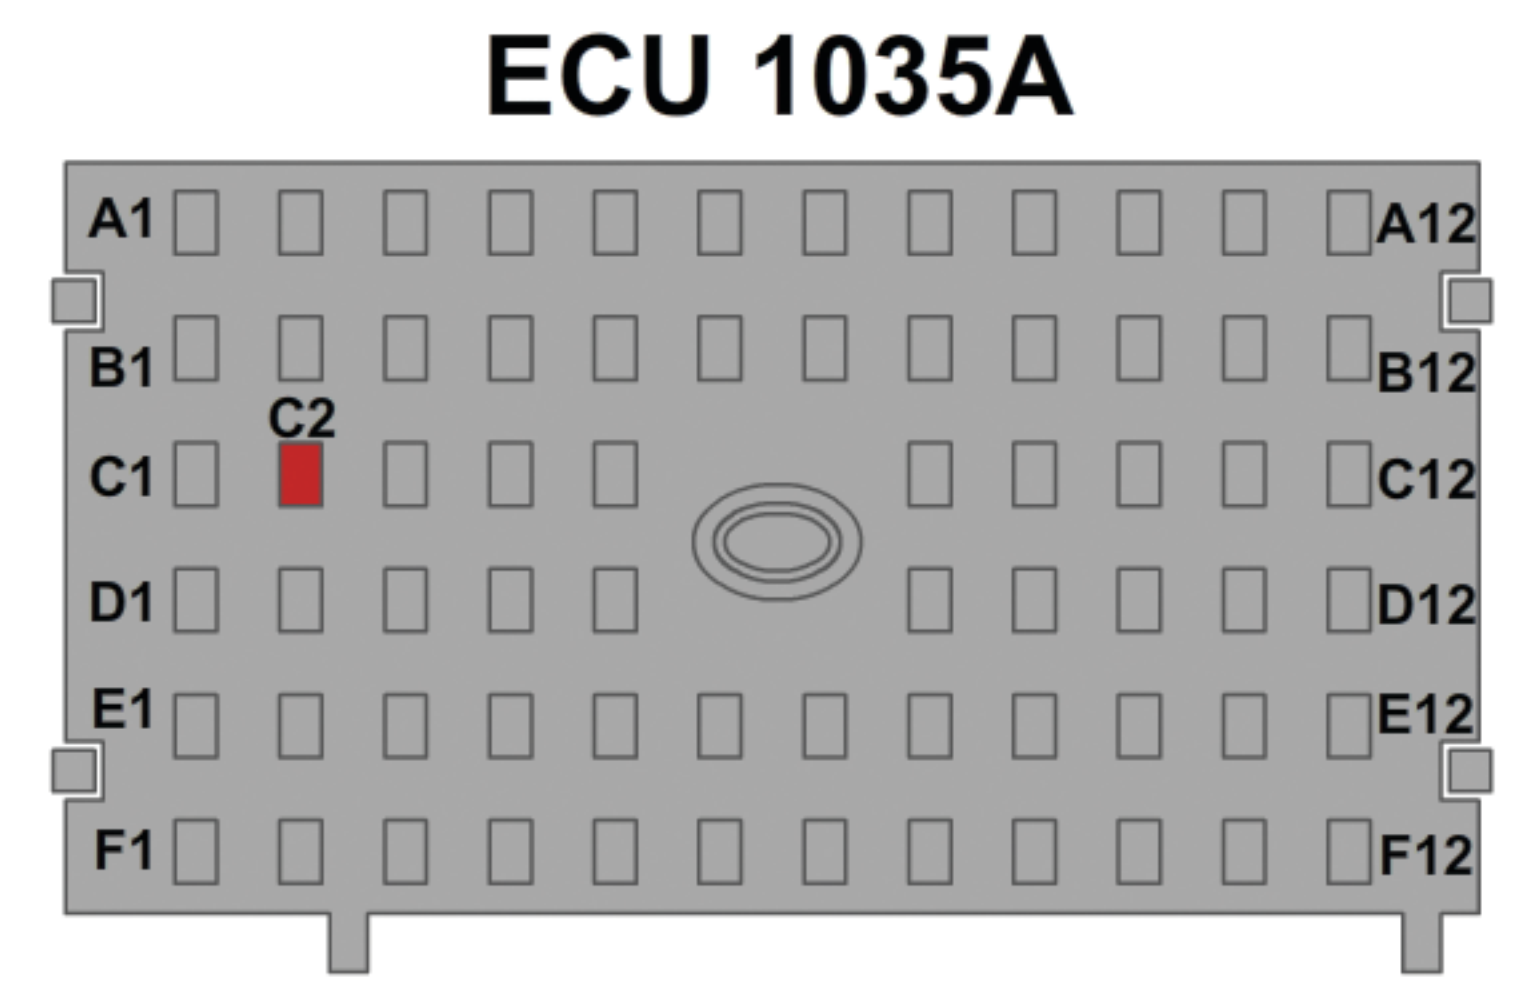

2005 - 2009 Mustang

Connect according to the accompanying diagram

16-Pin Vehicle Connector

BACK VIEW (FRONT PLUGS IN, WIRES COME OUT OF THE BACK)

16 ● Black	15 ● Black	14	13	12 ● Tan	11	10 ● Pink	9 ● Red
8	7 ● Yellow	6	5	4	3 ● Green	2	1

Connecting the speedo out
See the installation manual's "Optional Features" section for more details.

2005 - 2009 Mustang Connector Locations

Quick 6 Backup Lamp Relay

for 2005 - 2009 Mustang
(Including GT500)