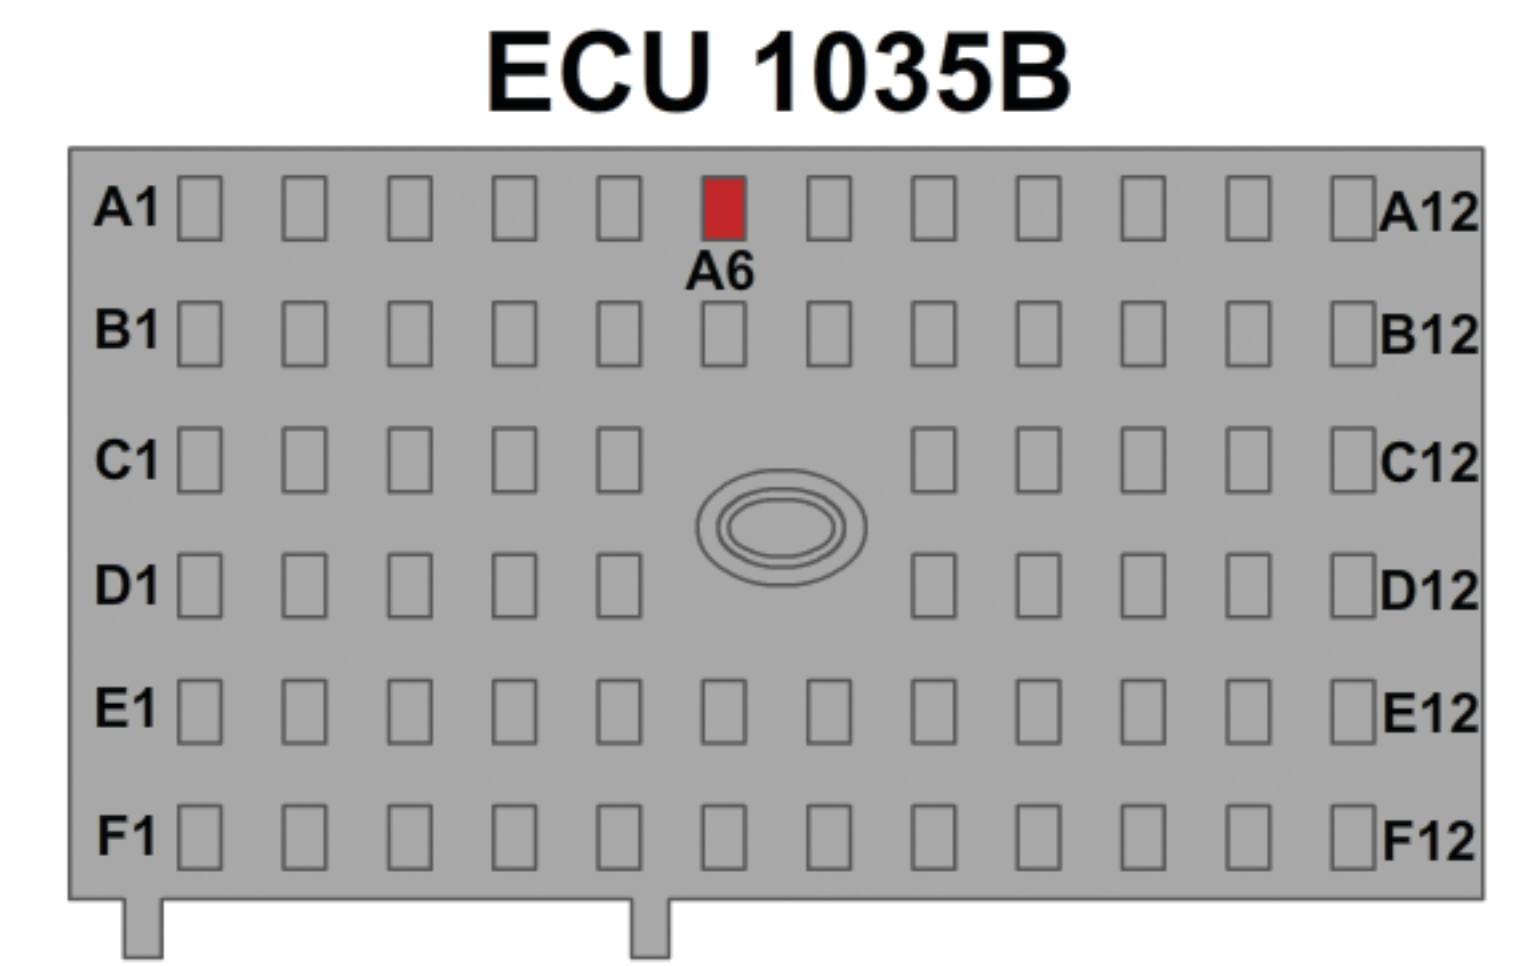

2005 - 2009 Mustang

Connect according to the accompanying diagram

16-Pin Vehicle Connector

BACK VIEW (FRONT PLUGS IN, WIRES COME OUT OF THE BACK)

16 ● Black	15 ● Black	14	13	12 ● Tan	11	10 ● Pink	9 ● Red
8	7 ● Yellow	6	5	4	3 ● Green	2	1

Connecting the speedo out
See the installation manual's "Optional Features" section for more details.

2005 - 2009 Mustang Connector Locations

Quick 6 Backup Lamp Relay

for 2005 - 2009 Mustang
(Including GT500)