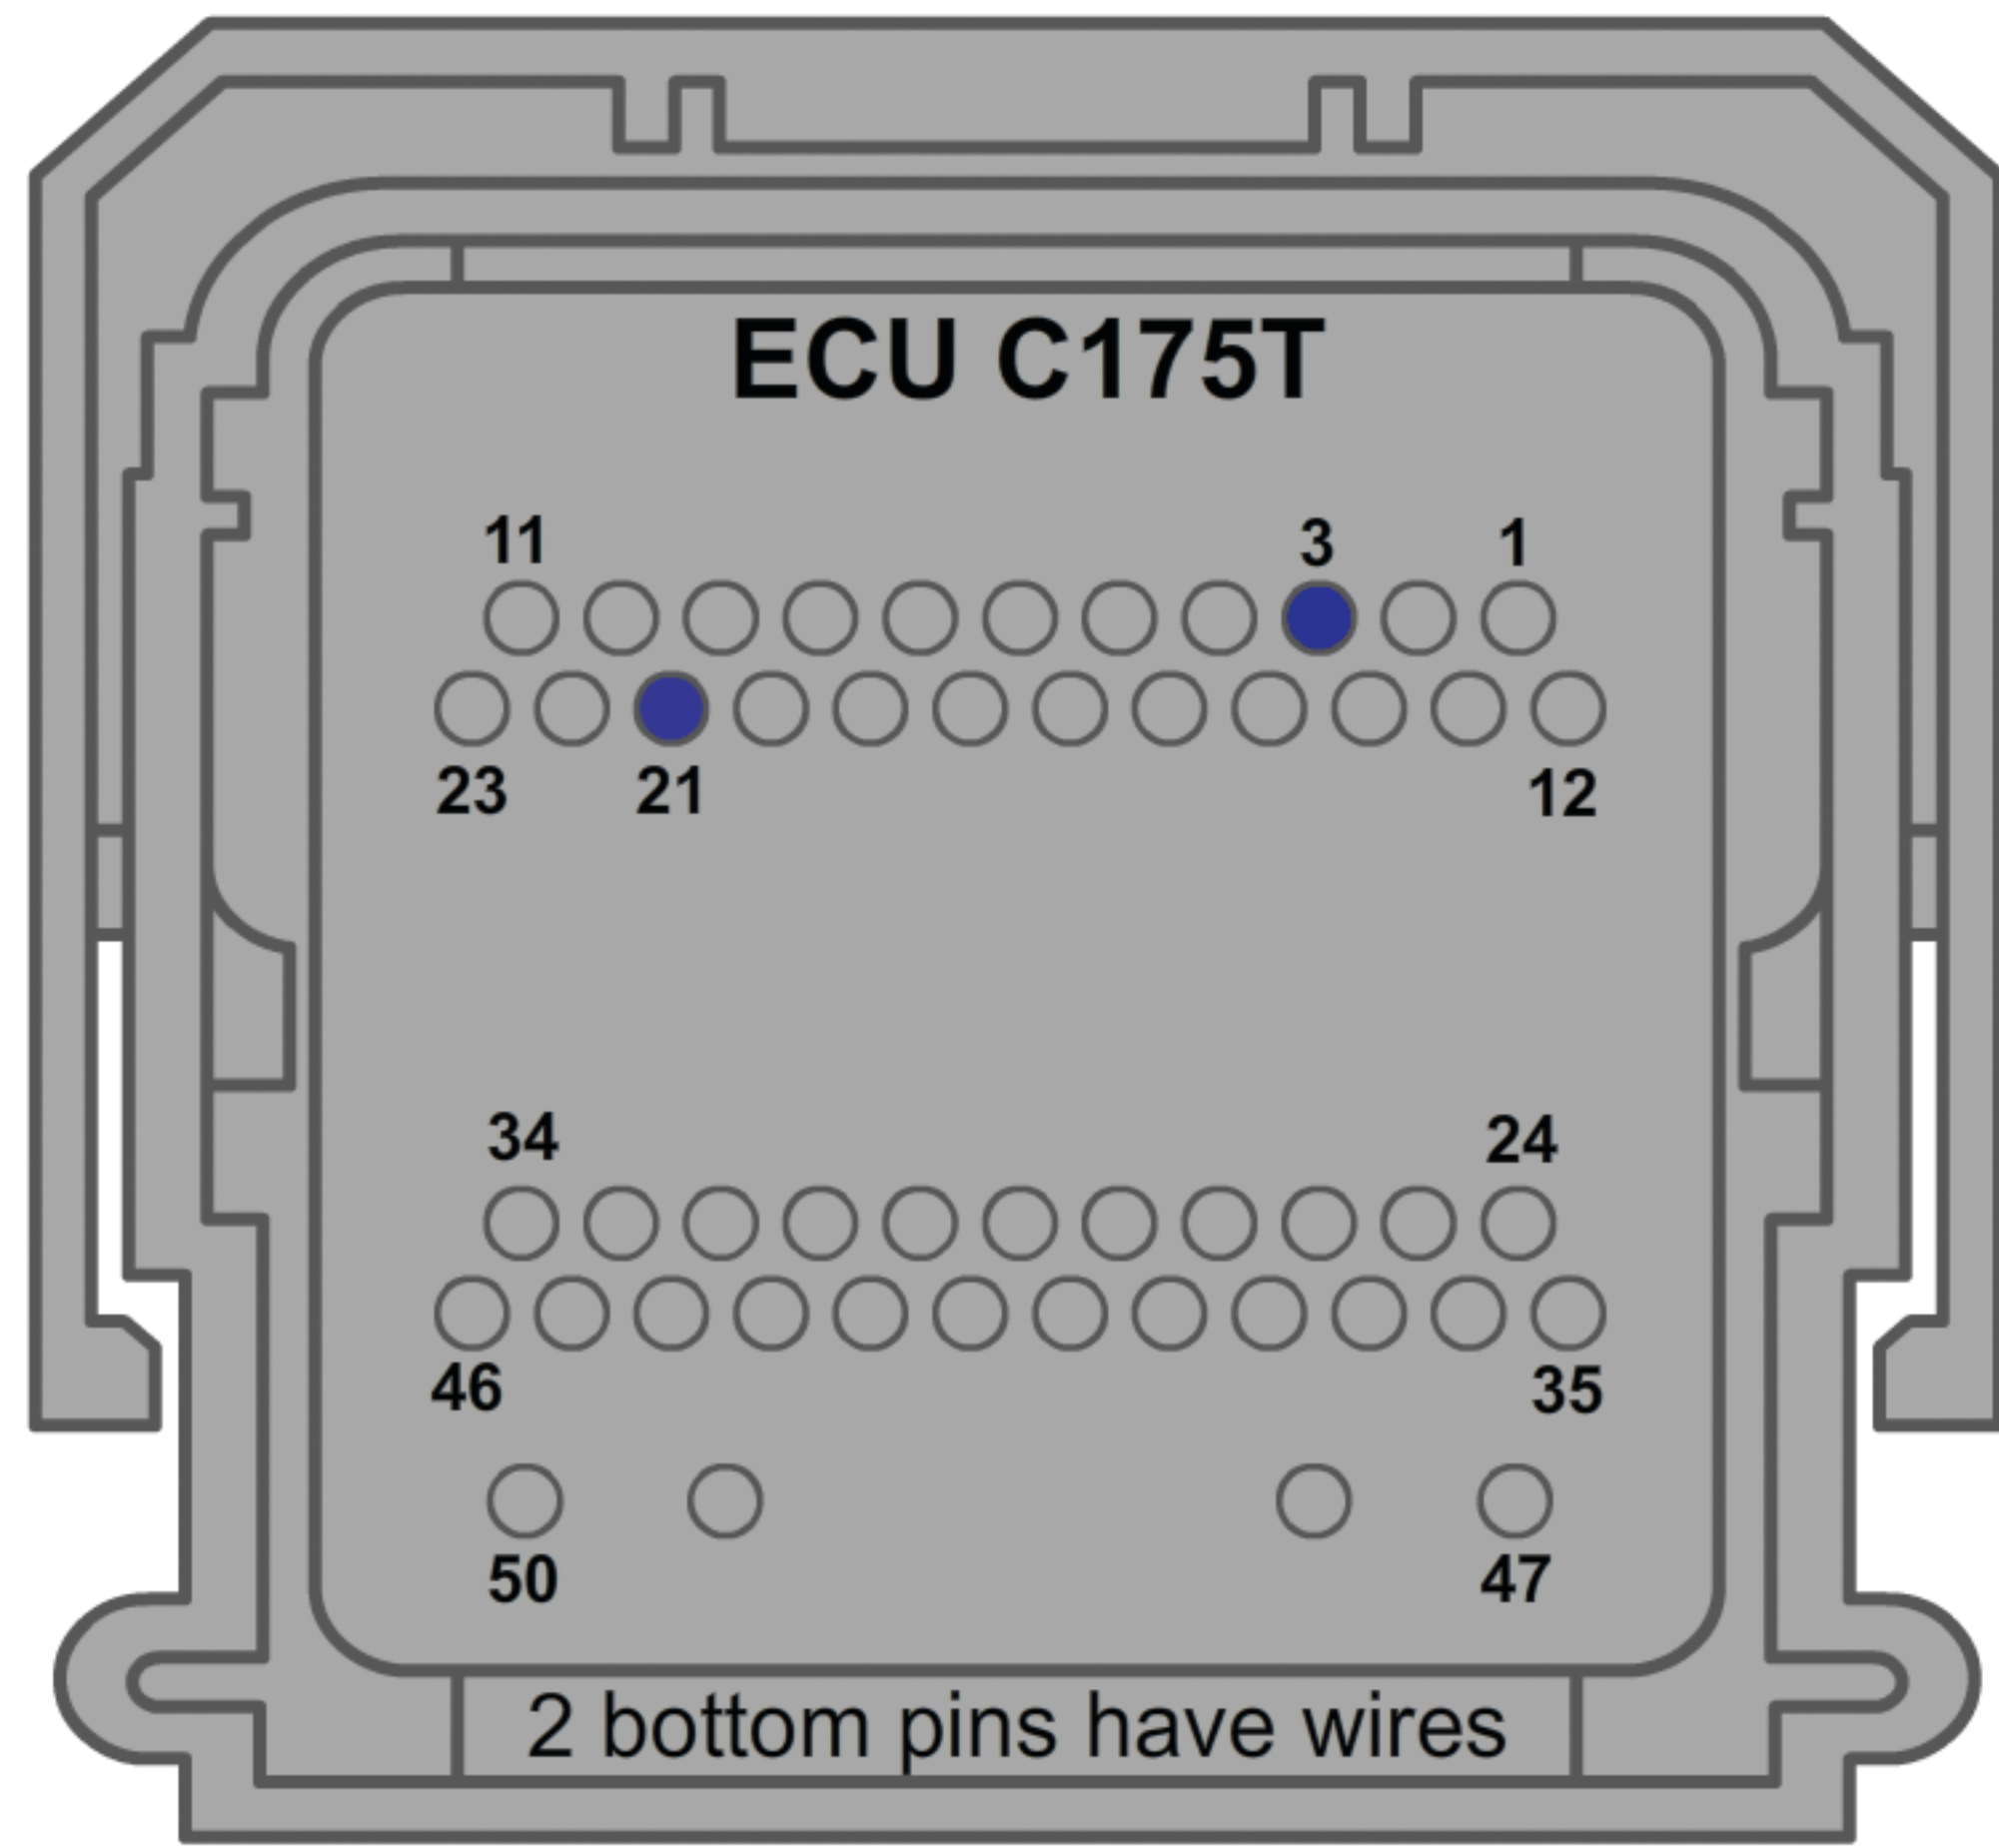

2005 - 2009 Mustang

Connect according to the accompanying diagram

16-Pin Vehicle Connector

BACK VIEW (FRONT PLUGS IN, WIRES COME OUT OF THE BACK)

16 ● Black	15 ● Black	14	13	12 ● Tan	11	10 ● Pink	9 ● Red
8	7 ● Yellow	6	5	4	3 ● Green	2	1

Connecting the speedo out
See the installation manual's "Optional Features" section for more details.

2005 - 2009 Mustang Connector Locations

Quick 6 Backup Lamp Relay

for 2005 - 2009 Mustang
(Including GT500)