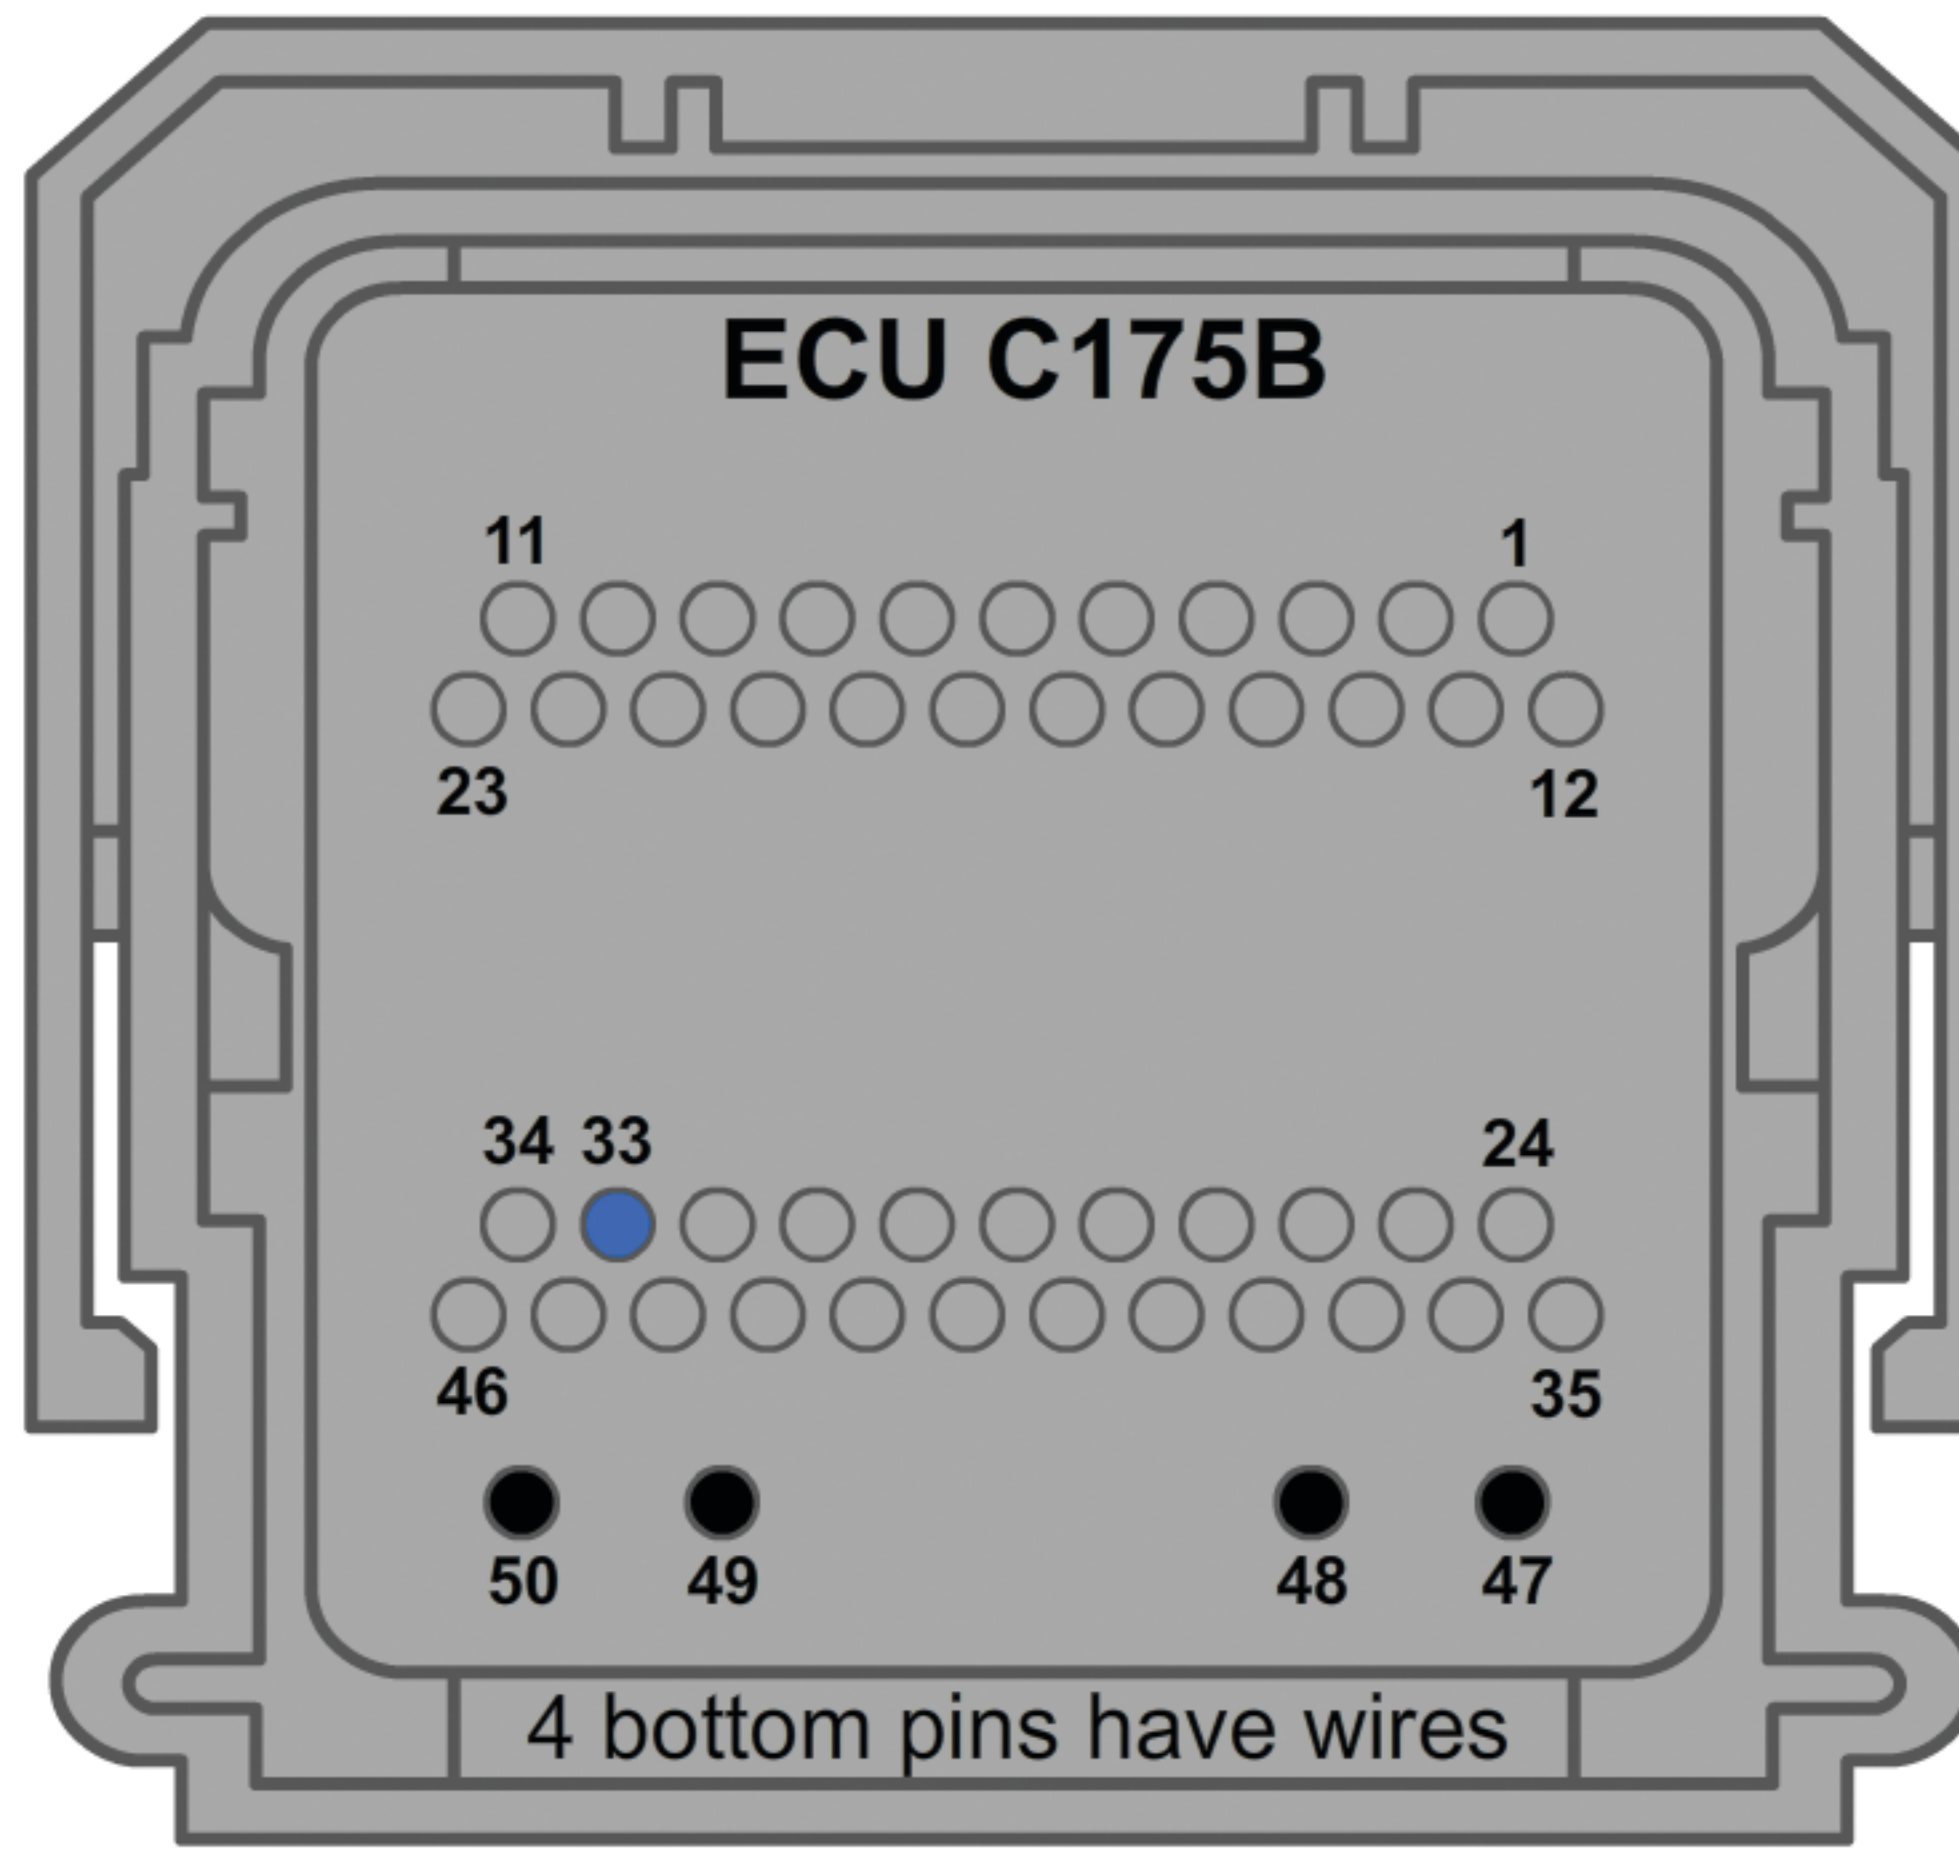

2005 - 2009 Mustang

Connect according to the accompanying diagram

16-Pin Vehicle Connector

BACK VIEW (FRONT PLUGS IN, WIRES COME OUT OF THE BACK)

16 ● Black	15 ● Black	14	13	12 ● Tan	11	10 ● Pink	9 ● Red
8	7 ● Yellow	6	5	4	3 ● Green	2	1

Connecting the speedo out
See the installation manual's "Optional Features" section for more details.

2005 - 2009 Mustang Connector Locations

Quick 6 Backup Lamp Relay

for 2005 - 2009 Mustang
(Including GT500)