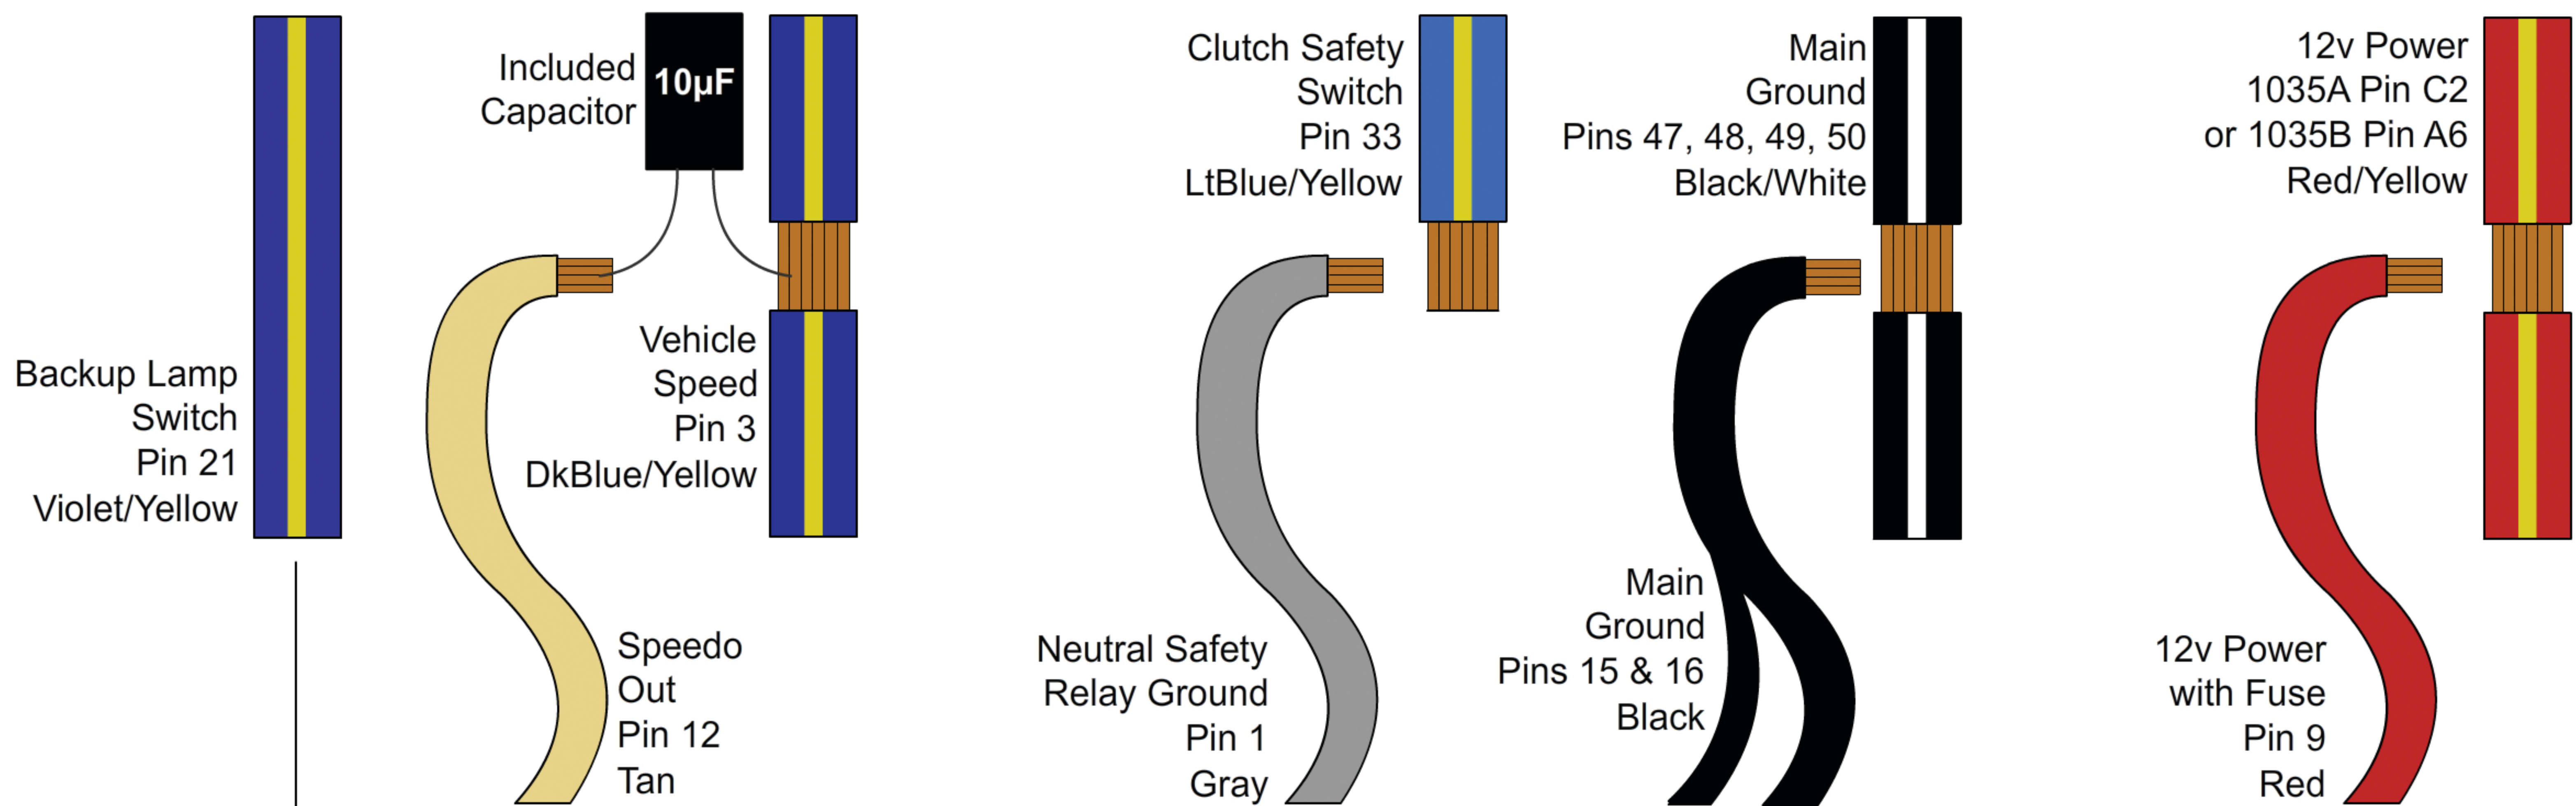

2005 - 2009 Mustang

Connect according to the accompanying diagram

16-Pin Vehicle Connector

BACK VIEW (FRONT PLUGS IN, WIRES COME OUT OF THE BACK)

16 ● Black	15 ● Black	14	13	12 ● Tan	11	10 ● Pink	9 ● Red
8	7 ● Yellow	6	5	4	3 ● Green	2	1

Connecting the speedo out
See the installation manual's "Optional Features" section for more details.

2005 - 2009 Mustang Connector Locations

Quick 6 Backup Lamp Relay

for 2005 - 2009 Mustang
(Including GT500)