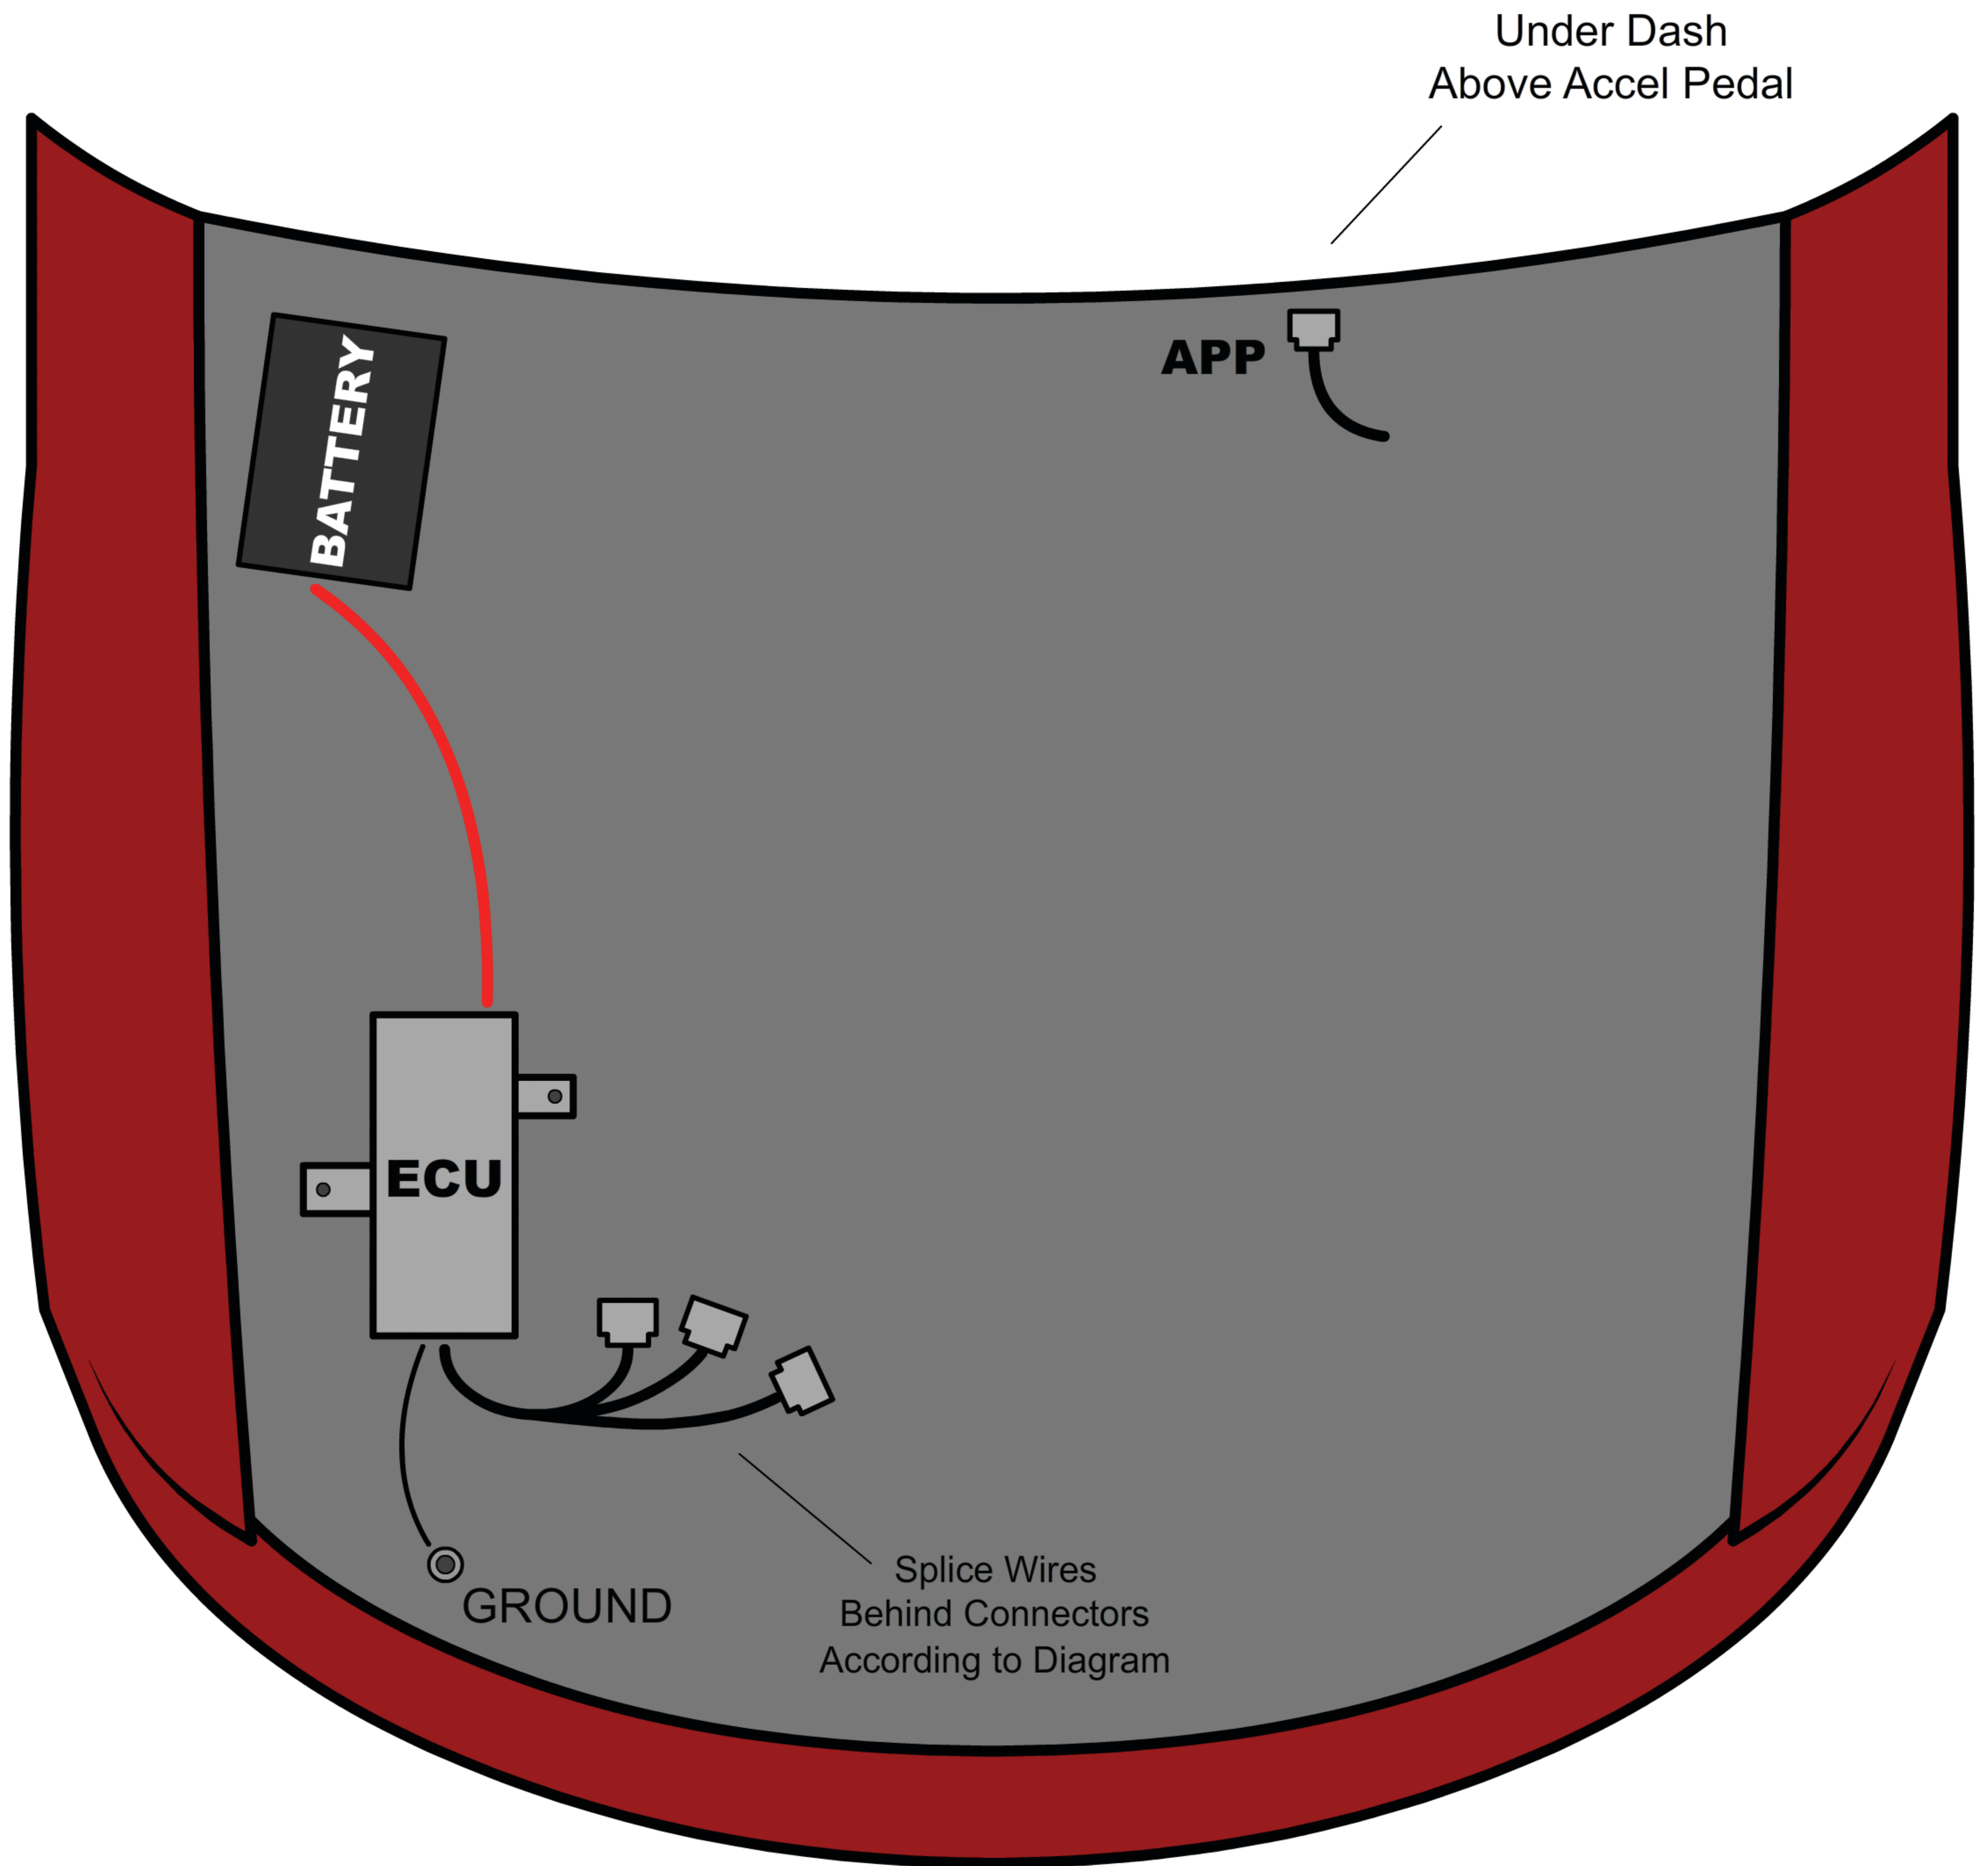

2005 - 2009 Mustang

Connect according to the accompanying diagram

16-Pin Vehicle Connector

BACK VIEW (FRONT PLUGS IN, WIRES COME OUT OF THE BACK)

16 ● Black	15 ● Black	14	13	12 ● Tan	11	10 ● Pink	9 ● Red
8	7 ● Yellow	6	5	4	3 ● Green	2	1

Connecting the speedo out
See the installation manual's "Optional Features" section for more details.

2005 - 2009 Mustang Connector Locations

Quick 6 Backup Lamp Relay

for 2005 - 2009 Mustang
(Including GT500)